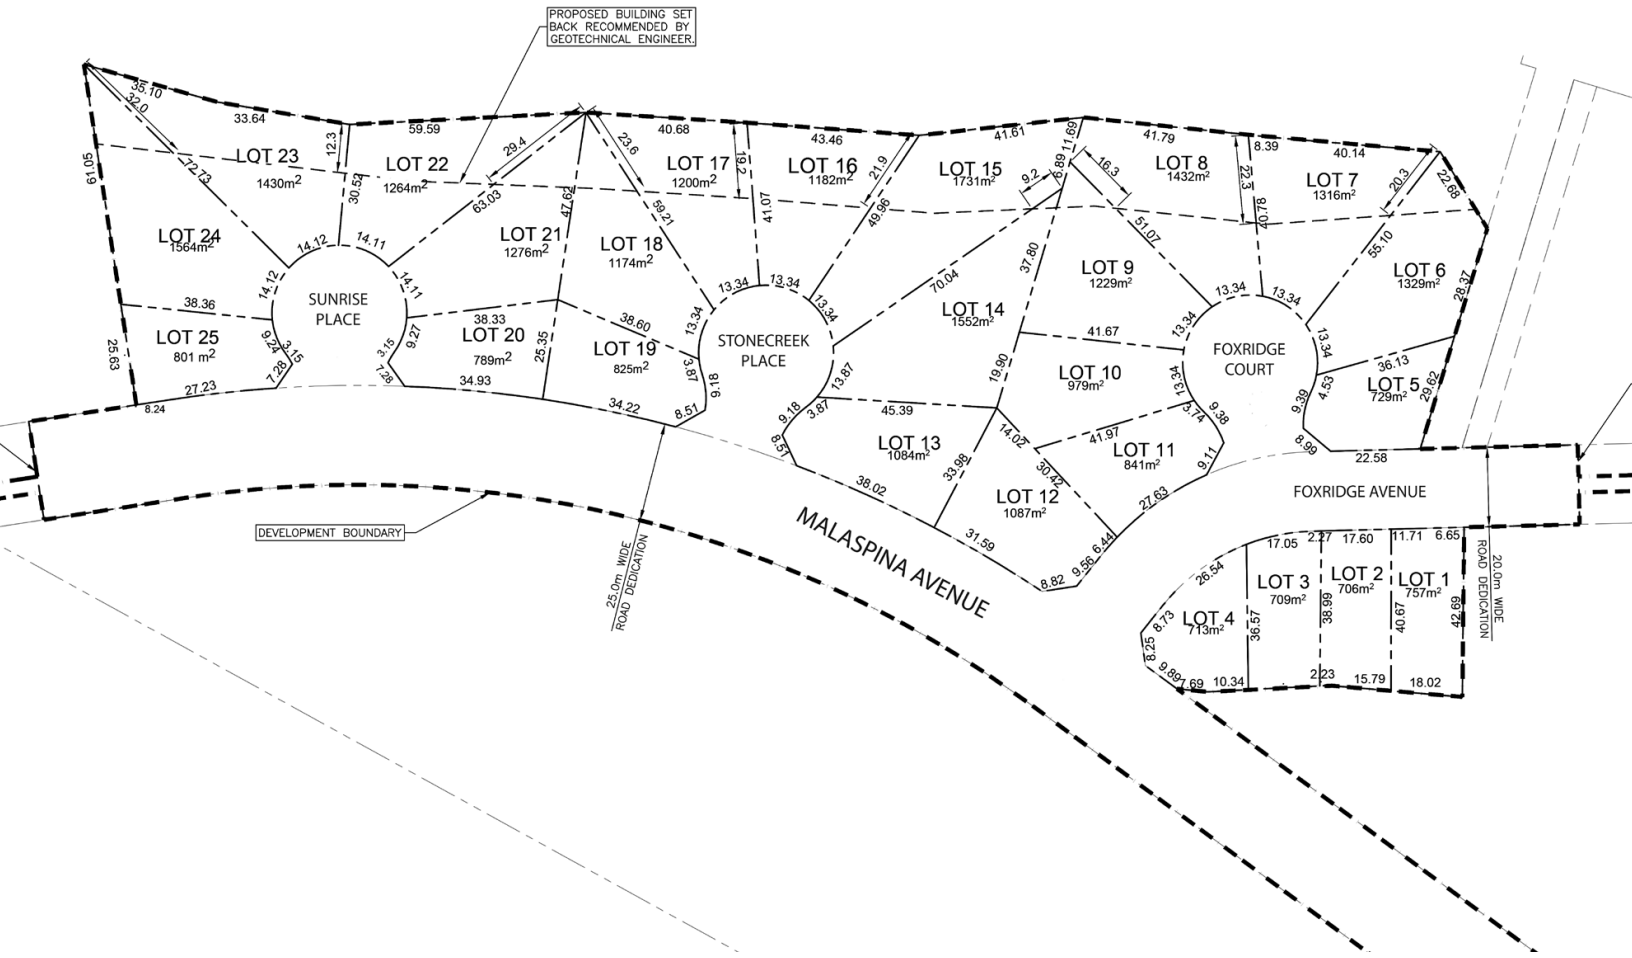

the natural place to live

Phase Three Lot Dimensions

ROGER KOLLNER
REAL ESTATE TEAM
SELLS Prince George

RE/MAX
Centre City Realty
Each Office Independently Owned and Operated